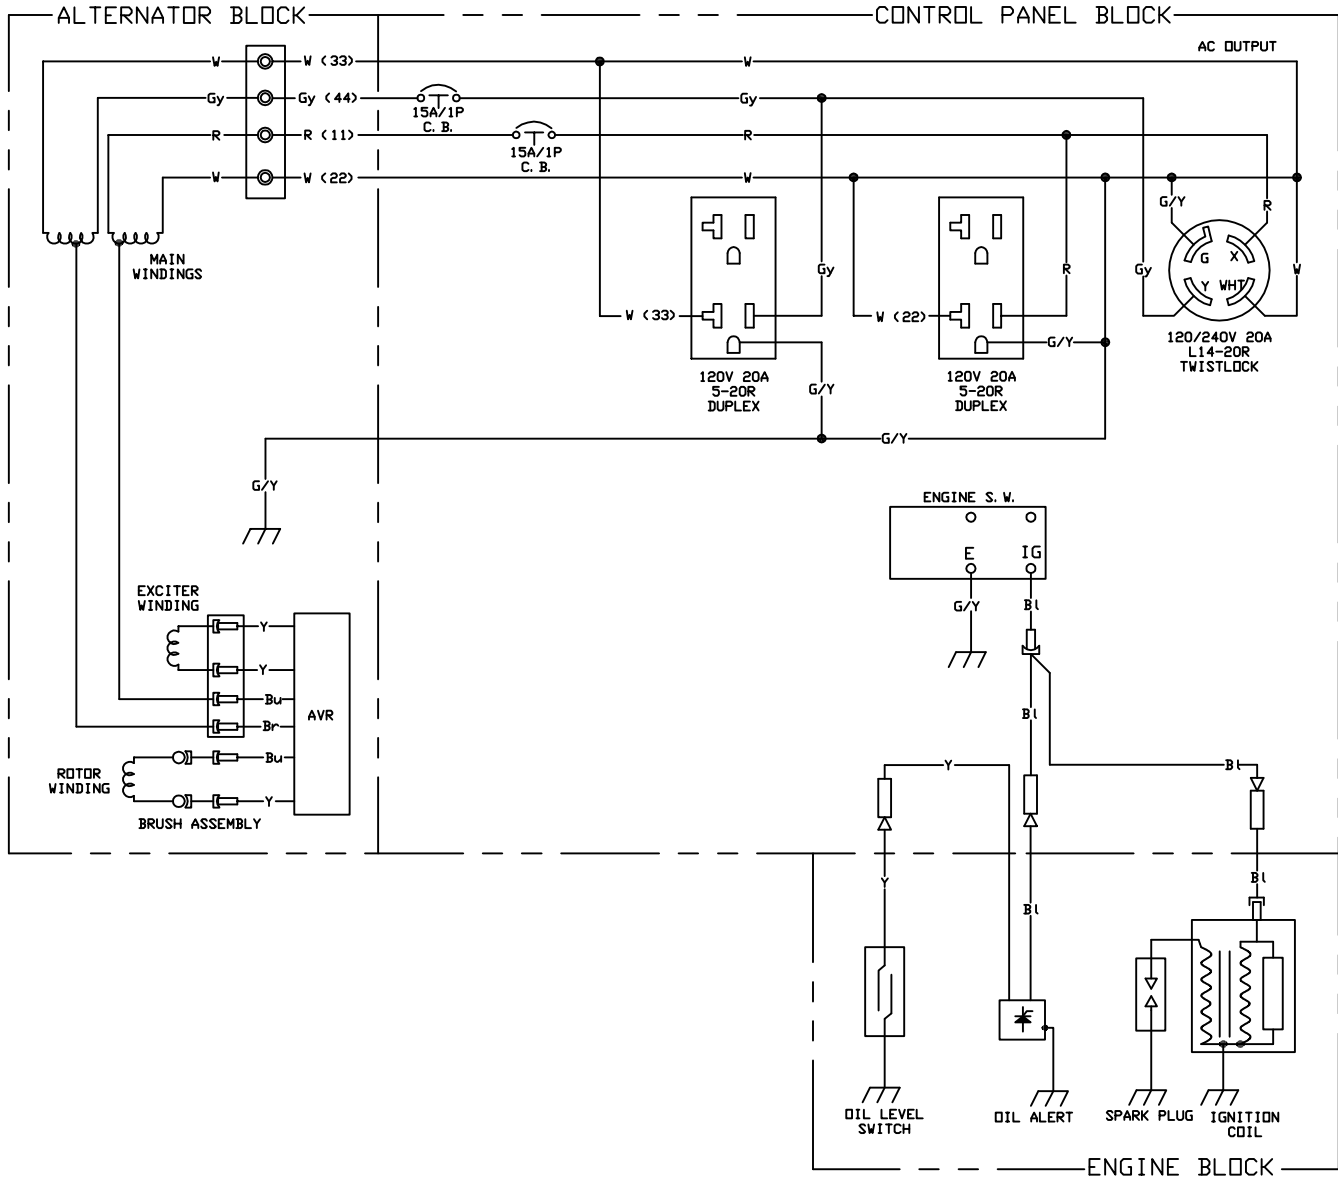

ENGINE SWITCH LEGEND

	IG	E	S
OFF	○	○	
ON			

WIRE LEGEND

W	WHITE	Br	BROWN
G	GREEN	Gy	GRAY
R	RED	Y	YELLOW
Bu	BLUE	Bl	BLACK

CB 1-POLE LEGEND

GENERATOR MODEL	CB RATING
LP3250	15 AMP

ENGINE SWITCH  
LEGEND

	IG	E	S
OFF	○	○	
ON			

WIRE LEGEND

W	WHITE	Br	BROWN
G	GREEN	Gy	GRAY
R	RED	Y	YELLOW
Bu	BLUE	Bl	BLACK

CB 1-POLE LEGEND

GENERATOR MODEL	CB RATING
LP3250	15 AMP

SCHMATIC - DIAGRAM

LP 3250

DRAWING #: 0J2561

REVISION: A